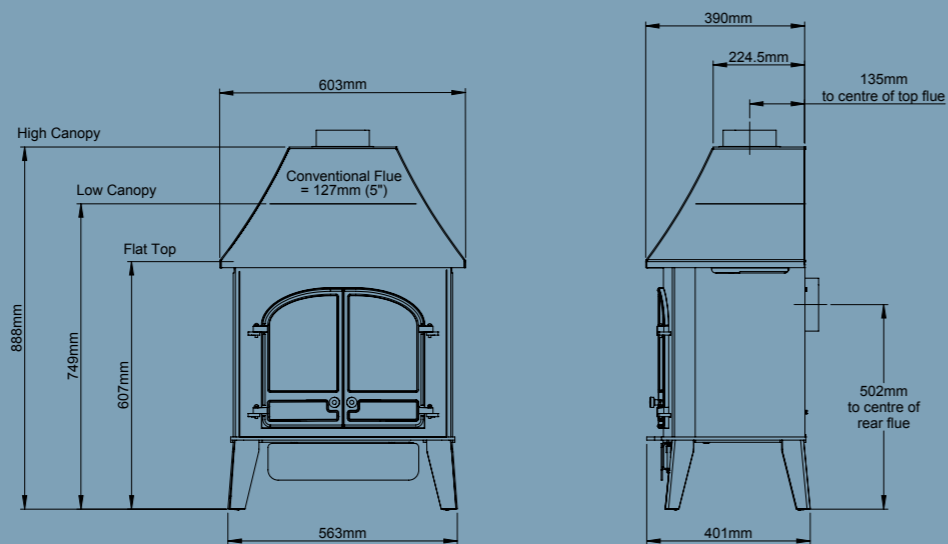

Efficiency

72%

Energy efficiency class: **E**

Heat Inputs/Outputs

Conventional Flue
Max Heat Input = **6.5kW**
Max Heat Output = **4.8kW**

Efficiency

72%

Energy efficiency class: **E**