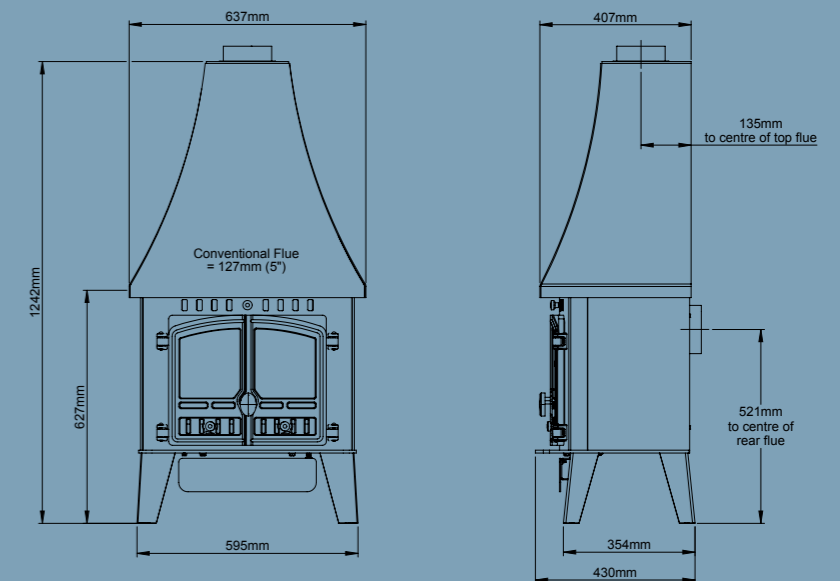

Low canopy with optional crossed doors, and coal fuel bed.

Standard Options

- Flat top ✓
- Double crossed doors ✓
- Random coal effect ✓
- Manual control ✓