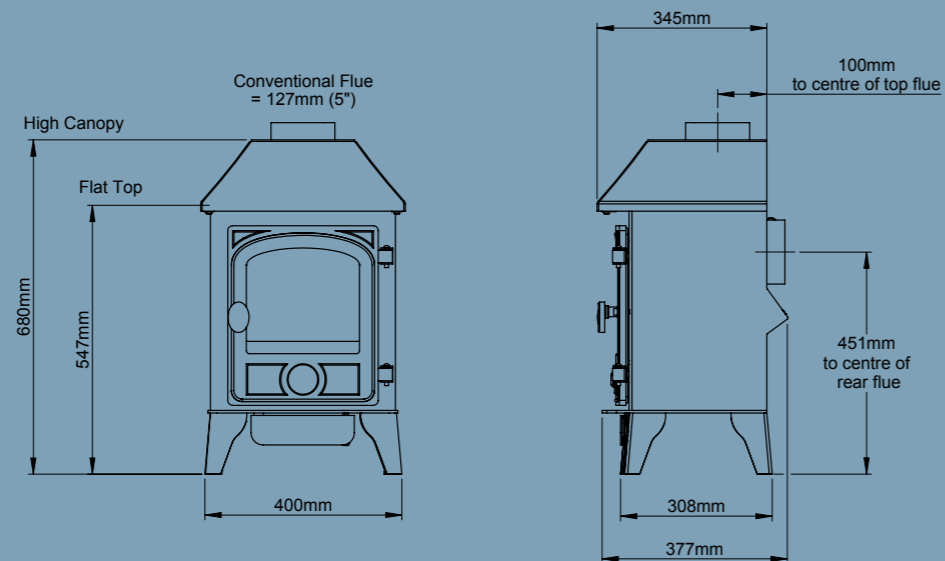

Efficiency

75%

Energy efficiency class: E

Heat Inputs/Outputs

Conventional Flue
Max Heat Input = 6.5kW
Max Heat Output = 4.8kW

Efficiency

72%

Energy efficiency class: E