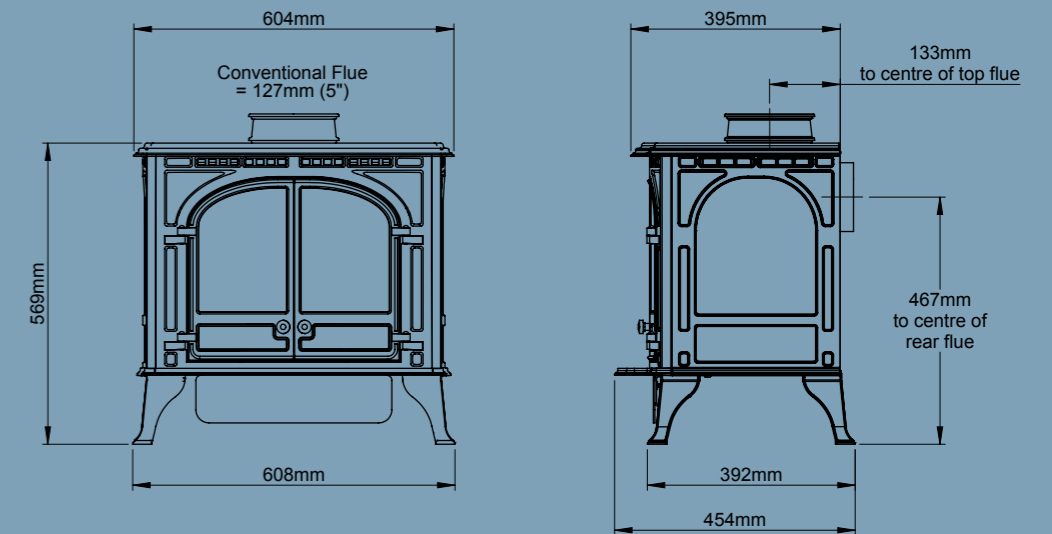

Low canopy with log fuel bed and contemporary 'D' door option.