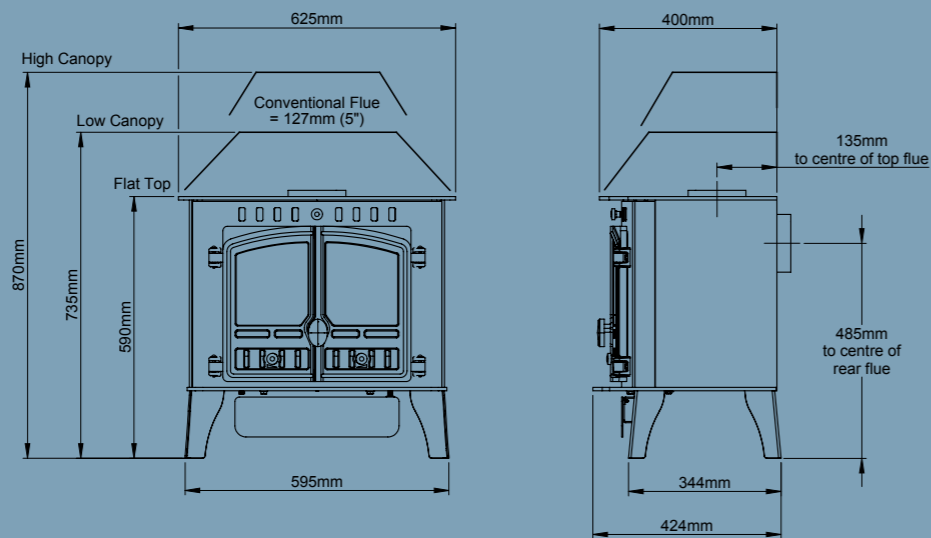

Efficiency

72%

Energy efficiency class: **E**

Heat Inputs/Outputs

Conventional Flue
Max Heat Input = **6.5kW**
Max Heat Output = **4.8kW**

Efficiency

72%

Energy efficiency class: **E**