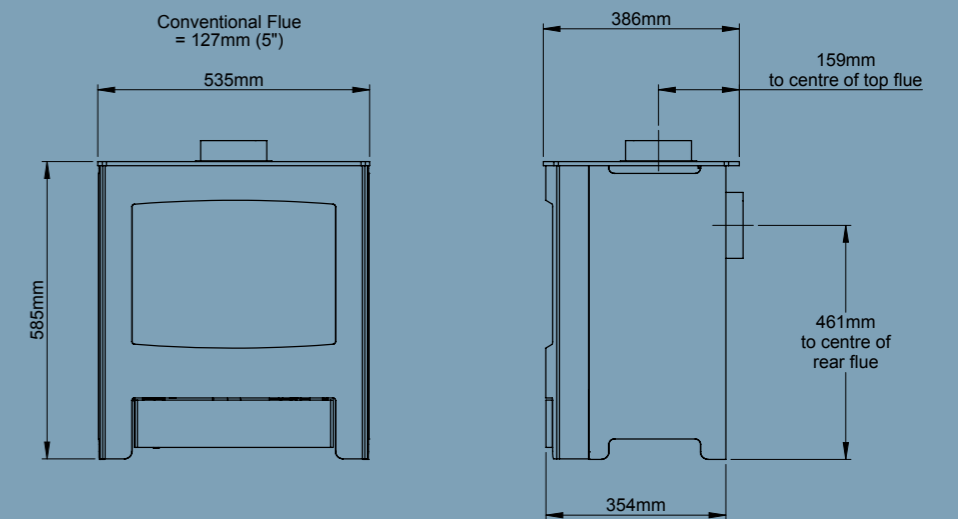

Low canopy with plain double doors and log fuel bed.